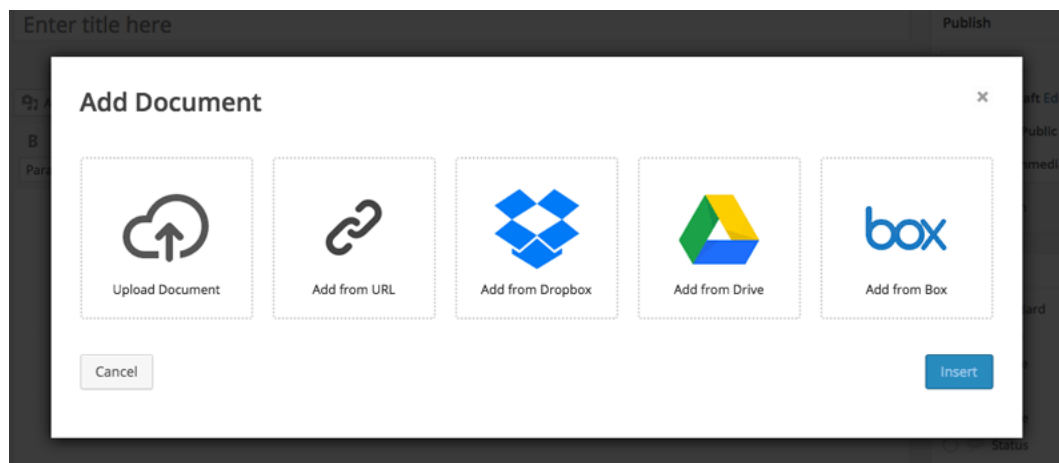

Straightforward and Clutter Free UI