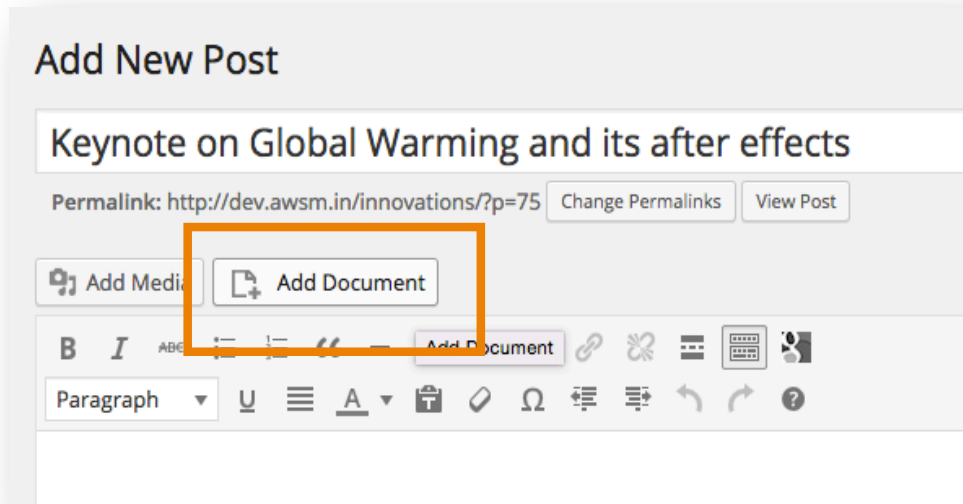

Seamless integration